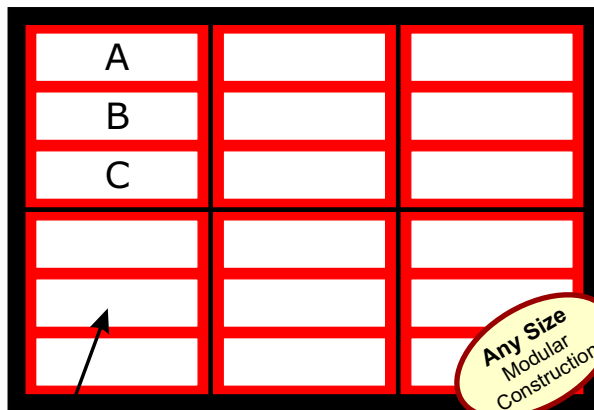

Series LB-PM/300

Panel Mounting Type

Technical Specification

System Size:

Basic Cabinet Module
89 mm (3.5 inch) x 89 mm (3.5 inch)
For Detailed Sizes
Depth Fixed 46 mm (1.8 inch)

Cell Size:

Each Cell 76.2 x 21 mm (W x H)

Illumination:

Each Cell five White LEDs

Supply Voltage:

12V, 24V, 48V, 115V, 230V (AC/DC)

Window Illumination Current:

Each Cell 15 mA

Legends:

Engraving or Laser Printed

Nameplate Colors:

White, Red, Green, Yellow, Blue and Amber

Bezel Colors:

Black, Dark Grey, Light Grey, Red,
Blue, Green, Yellow, Orange and White

Terminals:

Two-part Removable Screw Type
Maximum Wire Size 12 AWG (2.5 mm²)

Push button Modules:

Integral Push button Modules
Offered as an Option

Protection:

Front of Panel IP41
Rear of Enclosure IP20
Optional Covers and Enclosures to Protect
from IP54 to IP65

Temperature Range:

Operating ..... 0 to +60 C°
Storage ..... -20 C to 80 C°

Humidity:

0 - 95% RH non-condensing.

Weight:

Approximately 0.2kg per Cell 3.5 x 3.5 inch

ORDERING CODE

LB-PM300 - 06 03 / 24

76.2 mm Wide x 21 mm High
Per Cell Alarm Window

Look up
Page 16