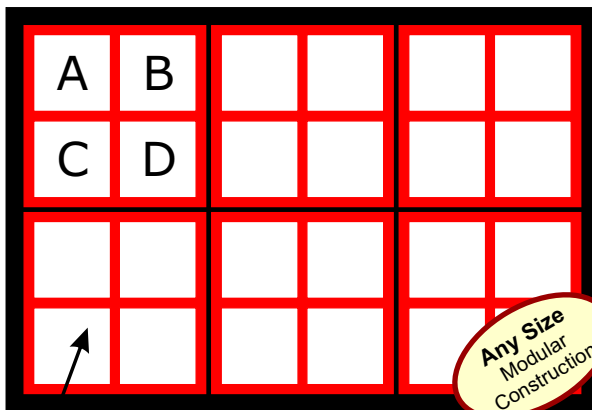

Series LB-PM/400

Panel Mounting Type

Technical Specification

System Size:

Basic Cabinet Module
89 mm (3.5 inch) x 89 mm (3.5 inch)
For Detailed Sizes
Depth Fixed 46 mm (1.8 inch)

Cell Size:

Each Cell 35.5 x 35.5 mm (W x H)

Illumination:

Each Cell four White LEDs

Supply Voltage:

12V, 24V, 48V, 115V, 230V (AC/DC)

Window Illumination Current:

Each Cell 15 mA

Legends:

Engraving or Laser Printed

Nameplate Colors:

White, Red, Green, Yellow, Blue and Amber

Bezel Colors:

Black, Dark Grey, Light Grey, Red,
Blue, Green, Yellow, Orange and White

Terminals:

Two-part Removable Screw Type
Maximum Wire Size 12 AWG (2.5 mm²)

Push button Modules:

Integral Push button Modules
Offered as an Option

Protection:

Front of Panel IP41
Rear of Enclosure IP20
Optional Covers and Enclosures to Protect
from IP54 to IP65

Temperature Range:

Operating ..... 0 to +60 C°
Storage ..... -20 C to 80 C°

Humidity:

0 - 95% RH non-condensing.

Weight:

Approximately 0.2kg per Cell 3.5 x 3.5 inch

ORDERING CODE

LB-PM400 - 04 06 / 24

35.5 mm Wide x 35.5 mm High
Per Cell Alarm Window

Look up
Page 17