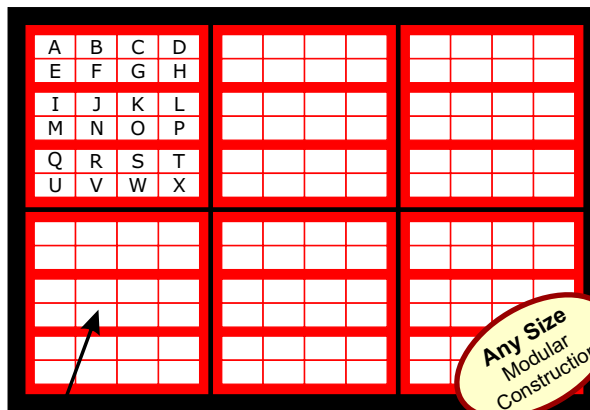

Series LB-PM/2400

Panel Mounting Type

Technical Specification

System Size:

Basic Cabinet Module
89 mm (3.5 inch) x 89 mm (3.5 inch)
For Detailed Sizes
Depth Fixed 46 mm (1.8 inch)

Cell Size:

Each Cell 18.5 x 10 mm (W x H)

Illumination:

Each Cell two White LEDs

Supply Voltage:

12V, 24V, 48V (DC)

Window Illumination Current:

Each Cell 15 mA

Legends:

Engraving or Laser Printed

Nameplate Colors:

White, Red, Green, Yellow, Blue and Amber

Bezel Colors:

Black, Dark Grey, Light Grey, Red,
Blue, Green, Yellow, Orange and White

Terminals:

Two-part Removable Screw Type
Maximum Wire Size 12 AWG (2.5 mm²)

Push button Modules:

Integral Push button Modules
Offered as an Option

Protection:

Front of Panel IP41
Rear of Enclosure IP20
Optional Covers and Enclosures to Protect
from IP54 to IP65

Temperature Range:

Operating ..... 0 to +60 C°
Storage ..... -20 C to 80 C°

Humidity:

0 - 95% RH non-condensing.

Weight:

Approximately 0.2kg per Cell 3.5 x 3.5 inch

ORDERING CODE

LB-PM2400 - 12 12 / 24

18.5 mm Wide x 10 mm High
Per Cell Alarm Window

Look up
Page 25