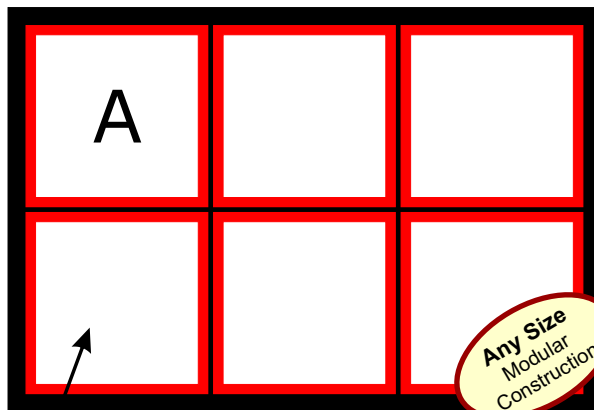

Series LB-PM/100

Panel Mounting Type

Technical Specification

System Size:

Basic Cabinet Module
89 mm (3.5 inch) x 89 mm (3.5 inch)
For Detailed Sizes
Depth Fixed 46 mm (1.8 inch)

Cell Size:

Each Cell 76.2 x 76.2 mm (W x H)

Illumination:

Each Cell twenty White LEDs

Supply Voltage:

12V, 24V, 48V, 115V, 230V (AC/DC)

Window Illumination Current:

Each Cell 30 mA

Legends:

Engraving or Laser Printed

Nameplate Colors:

White, Red, Green, Yellow, Blue and Amber

Bezel Colors:

Black, Dark Grey, Light Grey, Red,
Blue, Green, Yellow, Orange and White

Terminals:

Two-part Removable Screw Type
Maximum Wire Size 12 AWG (2.5 mm²)

Push button Modules:

Integral Push button Modules
Offered as an Option

Protection:

Front of Panel IP41
Rear of Enclosure IP20
Optional Covers and Enclosures to Protect
from IP54 to IP65

Temperature Range:

Operating ..... 0 to +60 C°
Storage ..... -20 C to 80 C°

Humidity:

0 - 95% RH non-condensing.

Weight:

Approximately 0.2kg per Cell 3.5 x 3.5 inch

ORDERING CODE

LB-PM100 - 02 03 / 24

76.2 mm Wide x 76.2 mm High
Per Cell Alarm Window

Look up
Page 14