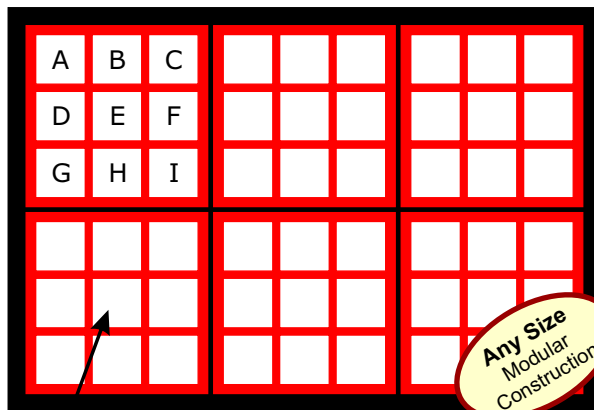

Operating 0 to +60 C°
Storage -20 C to 80 C°

Humidity:

0 - 95% RH non-condensing.

Weight:

Approximately 0.2kg per Cell 3.5 x 3.5 inch

ORDERING CODE

LB-PM900 - 06 09 / 24

25 mm Wide x 21 mm High
Per Cell Alarm Window