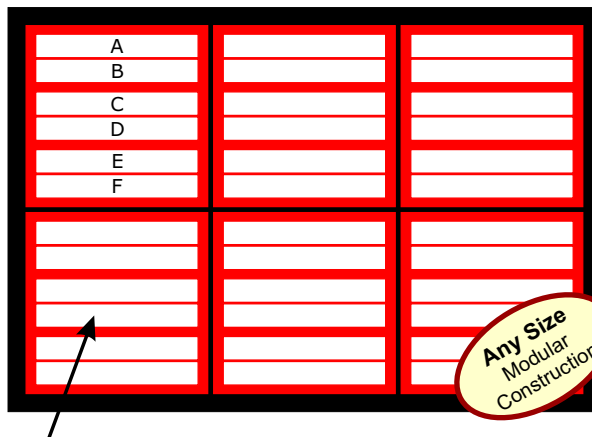

Series LB-PM/600H

Panel Mounting Type

Technical Specification

System Size:

Basic Cabinet Module
89 mm (3.5 inch) x 89 mm (3.5 inch)
For Detailed Sizes
Depth Fixed 46 mm (1.8 inch)

Cell Size:

Each Cell 76.2 x 10 mm (W x H)

Illumination:

Each Cell five White LEDs

Supply Voltage:

12V, 24V, 48V, 115V (AC/DC)

Window Illumination Current:

Each Cell 15 mA

Legends:

Engraving or Laser Printed

Nameplate Colors:

White, Red, Green, Yellow, Blue and Amber

Bezel Colors:

Black, Dark Grey, Light Grey, Red,
Blue, Green, Yellow, Orange and White

Terminals:

Two-part Removable Screw Type
Maximum Wire Size 12 AWG (2.5 mm²)

Push button Modules:

Integral Push button Modules
Offered as an Option

Protection:

Front of Panel IP41
Rear of Enclosure IP20
Optional Covers and Enclosures to Protect
from IP54 to IP65

Temperature Range:

Operating ..... 0 to +60 C°
Storage ..... -20 C to 80 C°

Humidity:

0 - 95% RH non-condensing.

Weight:

Approximately 0.2kg per Cell 3.5 x 3.5 inch

ORDERING CODE

LB-PM600H - 12 03 / 24

76.2 mm Wide x 10 mm High
Per Cell Alarm Window

Look up
Page 19