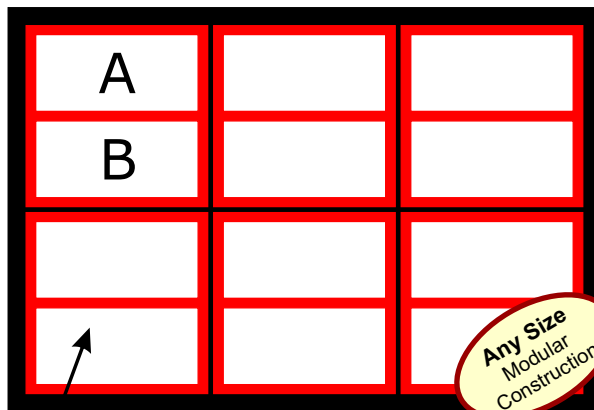

Operating 0 to +60 C°
Storage -20 C to 80 C°

Humidity:

0 - 95% RH non-condensing.

Weight:

Approximately 0.2kg per Cell 3.5 x 3.5 inch

ORDERING CODE

LB-PM200 - 04 03 / 24

76.2 mm Wide x 35.5 mm High
Per Cell Alarm Window