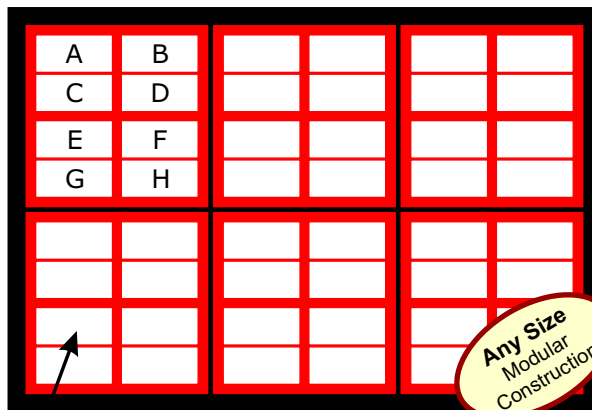

Series LB-PM/800

Panel Mounting Type

Technical Specification

System Size:

Basic Cabinet Module
89 mm (3.5 inch) x 89 mm (3.5 inch)
For Detailed Sizes
Depth Fixed 46 mm (1.8 inch)

Cell Size:

Each Cell 35.5 x 17.3 mm (W x H)

Illumination:

Each Cell three White LEDs

Supply Voltage:

12V, 24V, 48V, 115V, 230V (AC/DC)

Window Illumination Current:

Each Cell 15 mA

Legends:

Engraving or Laser Printed

Nameplate Colors:

White, Red, Green, Yellow, Blue and Amber

Bezel Colors:

Black, Dark Grey, Light Grey, Red,
Blue, Green, Yellow, Orange and White

Terminals:

Two-part Removable Screw Type
Maximum Wire Size 12 AWG (2.5 mm²)

Push button Modules:

Integral Push button Modules
Offered as an Option

Protection:

Front of Panel IP41
Rear of Enclosure IP20
Optional Covers and Enclosures to Protect
from IP54 to IP65

Temperature Range:

Operating ..... 0 to +60 C°
Storage ..... -20 C to 80 C°

Humidity:

0 - 95% RH non-condensing.

Weight:

Approximately 0.2kg per Cell 3.5 x 3.5 inch

ORDERING CODE

LB-PM800 - 08 06 / 24

35.5 mm Wide x 17.3 mm High
Per Cell Alarm Window

Look up
Page 20