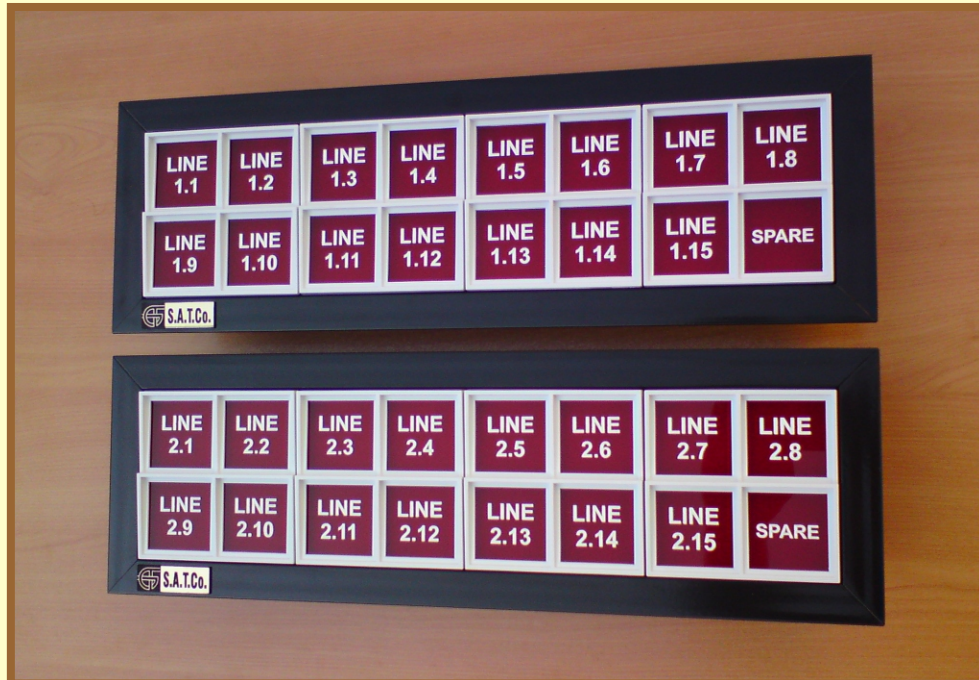

LED BOXES DISPLAY

Series LB-PM
Panel Mounting Type

SYSTEM

Enclosures

The series LB-PM panel mounting LED Boxes provide maximum flexibility in terms of future expansion, intermix of window sizes and LED test capabilities.

The units feature plug in modules with twelve window sizes, diode gated LED test for dc voltages, and relay type for ac voltages.

Colored bezels and nameplates of plant location or functions and level of priorities of alarm.

Each window is illuminated by two, three, ..., And sixteen LED for increased reliability and uniform light distribution.

Series LB-PM/100

Panel Mounting Type

Technical Specification

System Size:

Basic Cabinet Module
89 mm (3.5 inch) x 89 mm (3.5 inch)
For Detailed Sizes
Depth Fixed 46 mm (1.8 inch)