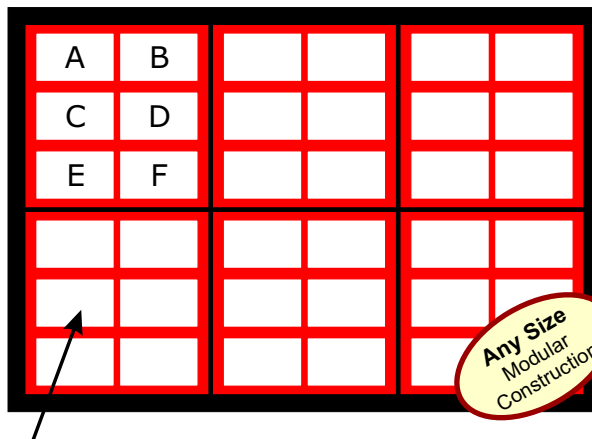

Series LB-PM/600

Panel Mounting Type

Technical Specification

System Size:

Basic Cabinet Module
89 mm (3.5 inch) x 89 mm (3.5 inch)
For Detailed Sizes
Depth Fixed 46 mm (1.8 inch)

Cell Size:

Each Cell 37.5 x 21 mm (W x H)

Illumination:

Each Cell three White LEDs

Supply Voltage:

12V, 24V, 48V, 115V, 230V (AC/DC)

Window Illumination Current:

Each Cell 15 mA

Legends:

Engraving or Laser Printed

Nameplate Colors:

White, Red, Green, Yellow, Blue and Amber

Bezel Colors:

Black, Dark Grey, Light Grey, Red,
Blue, Green, Yellow, Orange and White

Terminals:

Two-part Removable Screw Type
Maximum Wire Size 12 AWG (2.5 mm²)

Push button Modules:

Integral Push button Modules
Offered as an Option

Protection:

Front of Panel IP41
Rear of Enclosure IP20
Optional Covers and Enclosures to Protect
from IP54 to IP65

Temperature Range:

Operating ..... 0 to +60 C°
Storage ..... -20 C to 80 C°

Humidity:

0 - 95% RH non-condensing.

Weight:

Approximately 0.2kg per Cell 3.5 x 3.5 inch

ORDERING CODE

LB-PM600 - 06 06 / 24

37.5 mm Wide x 21 mm High
Per Cell Alarm Window

Look up
Page 18